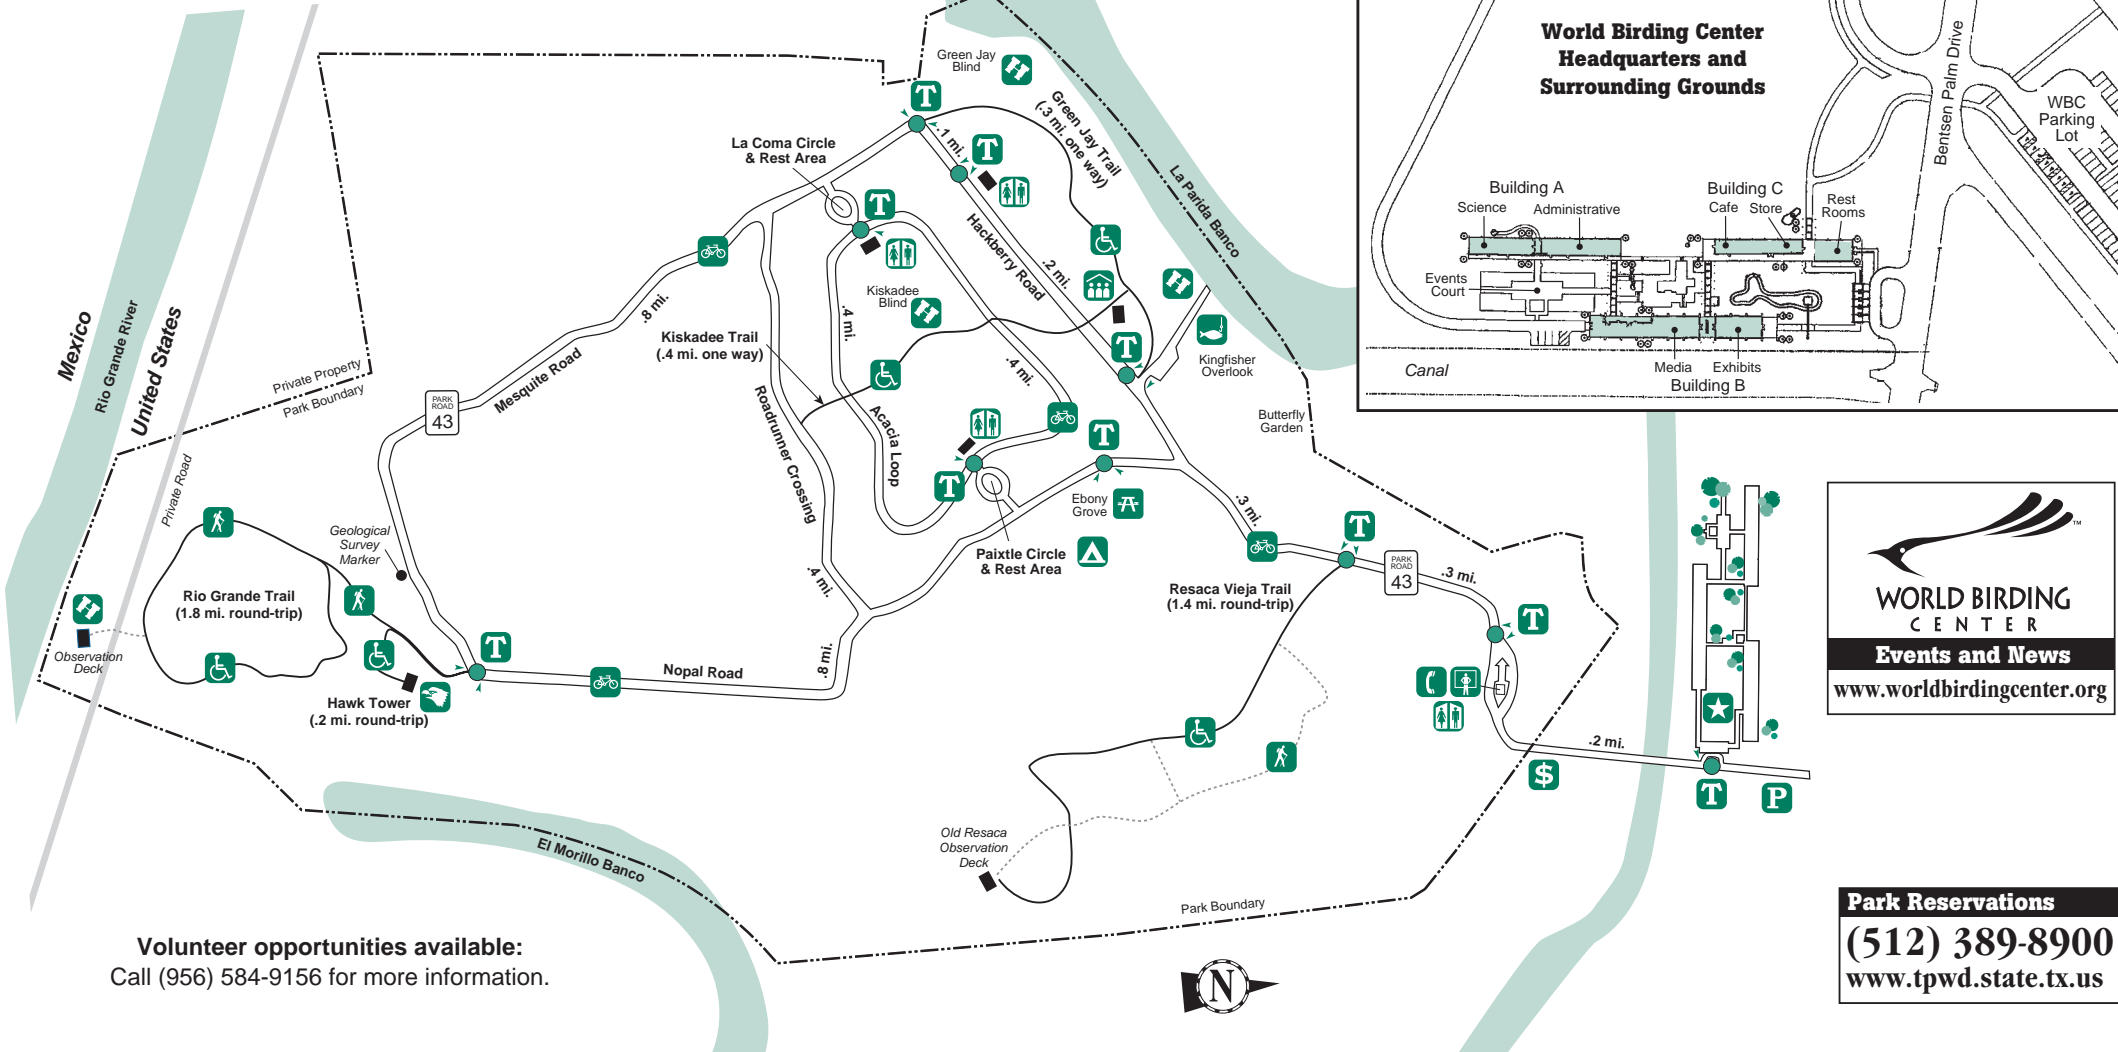

World Birding Center Bentsen-Rio Grande Valley State Park

WORLD BIRDING CENTER
 Events and News
www.worldbirdingcenter.org

Park Reservations
(512) 389-8900
www.tpwd.state.tx.us

Legend:

- WBC Headquarters
- Park Store
- Coffee Bar
- Exhibit/Interpretive Center
- Multi-Media Room
- Rest Rooms
- Parking
- Tram Stop
- Interpretive Center
- Pay Phone
- Rest Rooms
- Open Group Shelter
- Fishing
- Picnic Tables
- Primitive Camping
- Wheelchair Accessible
- Hiking Trail
- Biking Trail
- Observation Blind
- Hawk Tower
- After Hours Pay Station

2800 S. Bentsen Palm Drive
 Mission, TX 78572-4848
 (956) 585-1107

Volunteer opportunities available:
 Call (956) 584-9156 for more information.