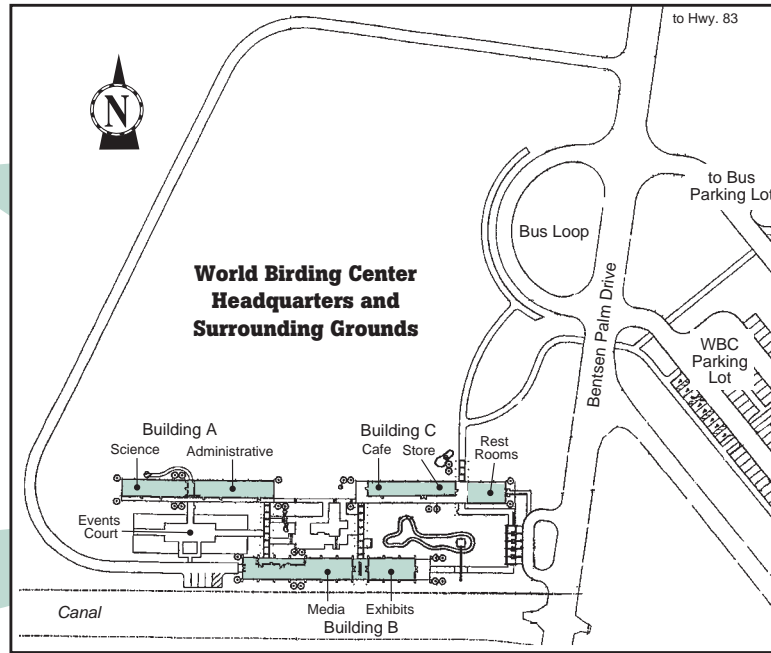

World Birding Center Bentsen-Rio Grande Valley State Park

WORLD BIRDING CENTER
 Events and News
www.worldbirdingcenter.org

Park Reservations
(512) 389-8900
www.tpwd.state.tx.us

Legend:

- WBC Headquarters
- Park Store
- Coffee Bar
- Exhibit/Interpretive Center
- Multi-Media Room
- Rest Rooms
- Parking
- Tram Stop
- Interpretive Center
- Pay Phone
- Rest Rooms
- Open Group Shelter
- Fishing
- Picnic Tables
- Primitive Camping
- Wheelchair Accessible
- Hiking Trail
- Biking Trail
- Observation Blind
- Hawk Tower
- After Hours Pay Station

2800 S. Bentsen Palm Drive
 Mission, TX 78572-4848
 (956) 585-1107

Volunteer opportunities available:
 Call (956) 584-9156 for more information.